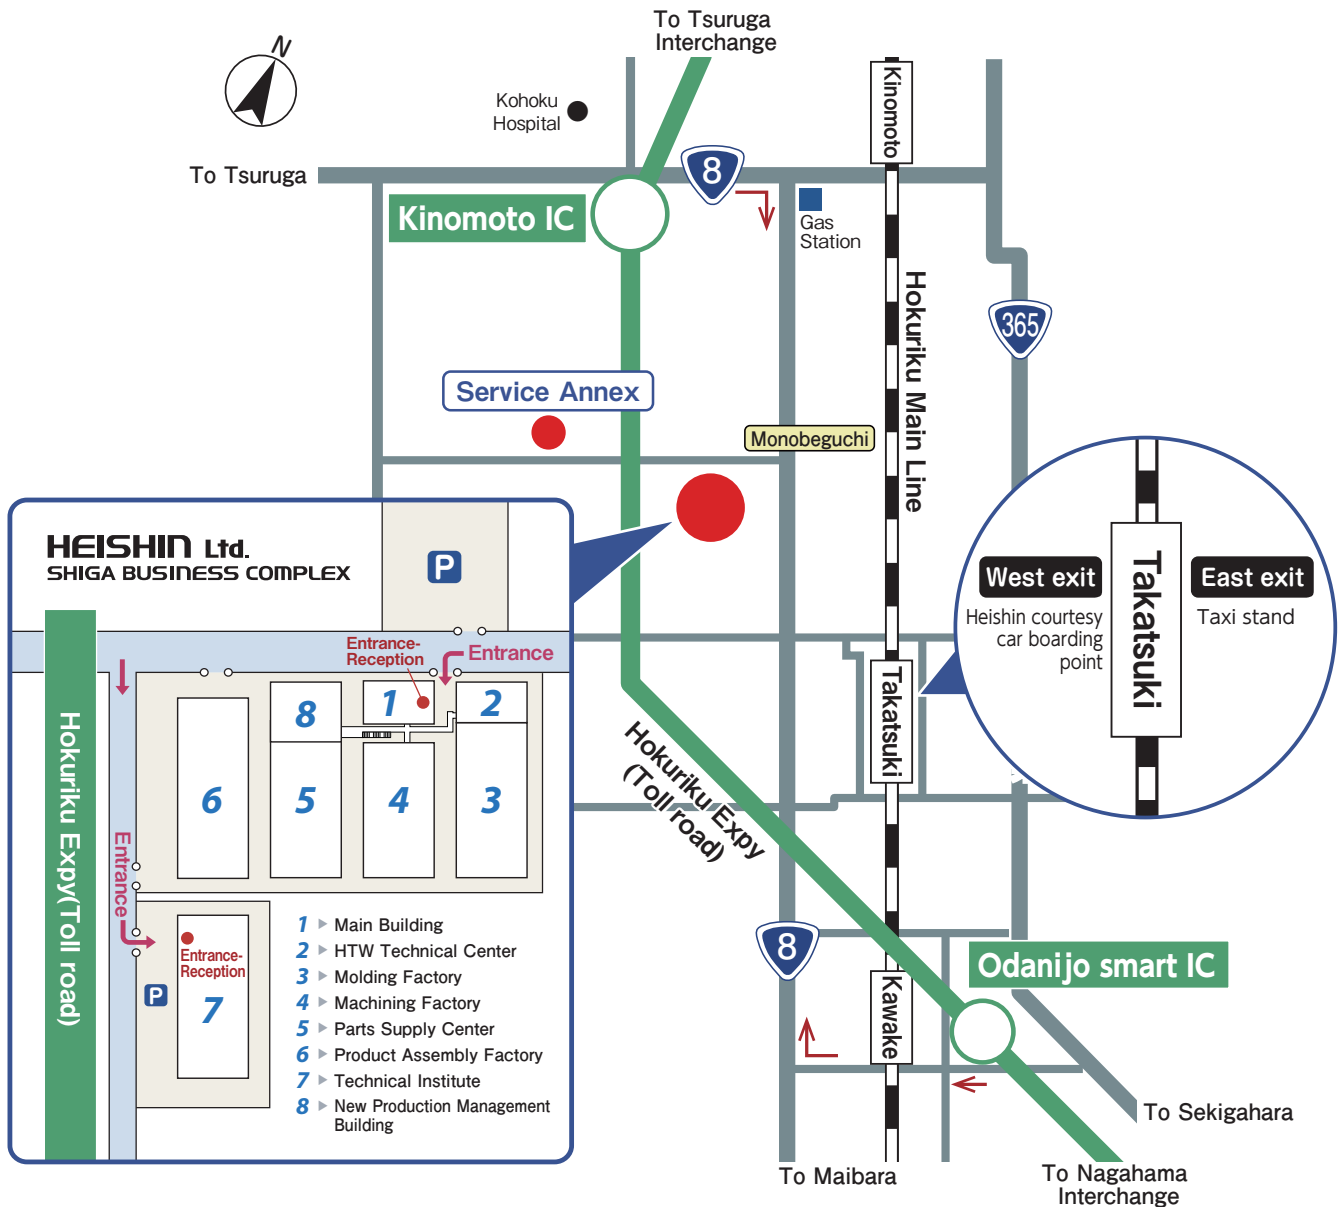

Shiga Business Complex Location map

Shiga Business Complex

Technical Institute

Access

- Get the Shinkansen or the JR Tokaido Line and change trains at Maibara Station, then get the JR Hokuriku Main Line and get off at Takatsuki Station. From there it's about 15 minutes on foot.
- By car: Turn off the Hokuriku Expressway at Odanijo Smart Interchange and drive for about 10 minutes, or turn off at Kinomoto Interchange and drive for about 8 minutes.
- We provide a courtesy car from Takatsuki Station. It is available by reservation. If you wish to use it, please contact the Shiga Business Complex.